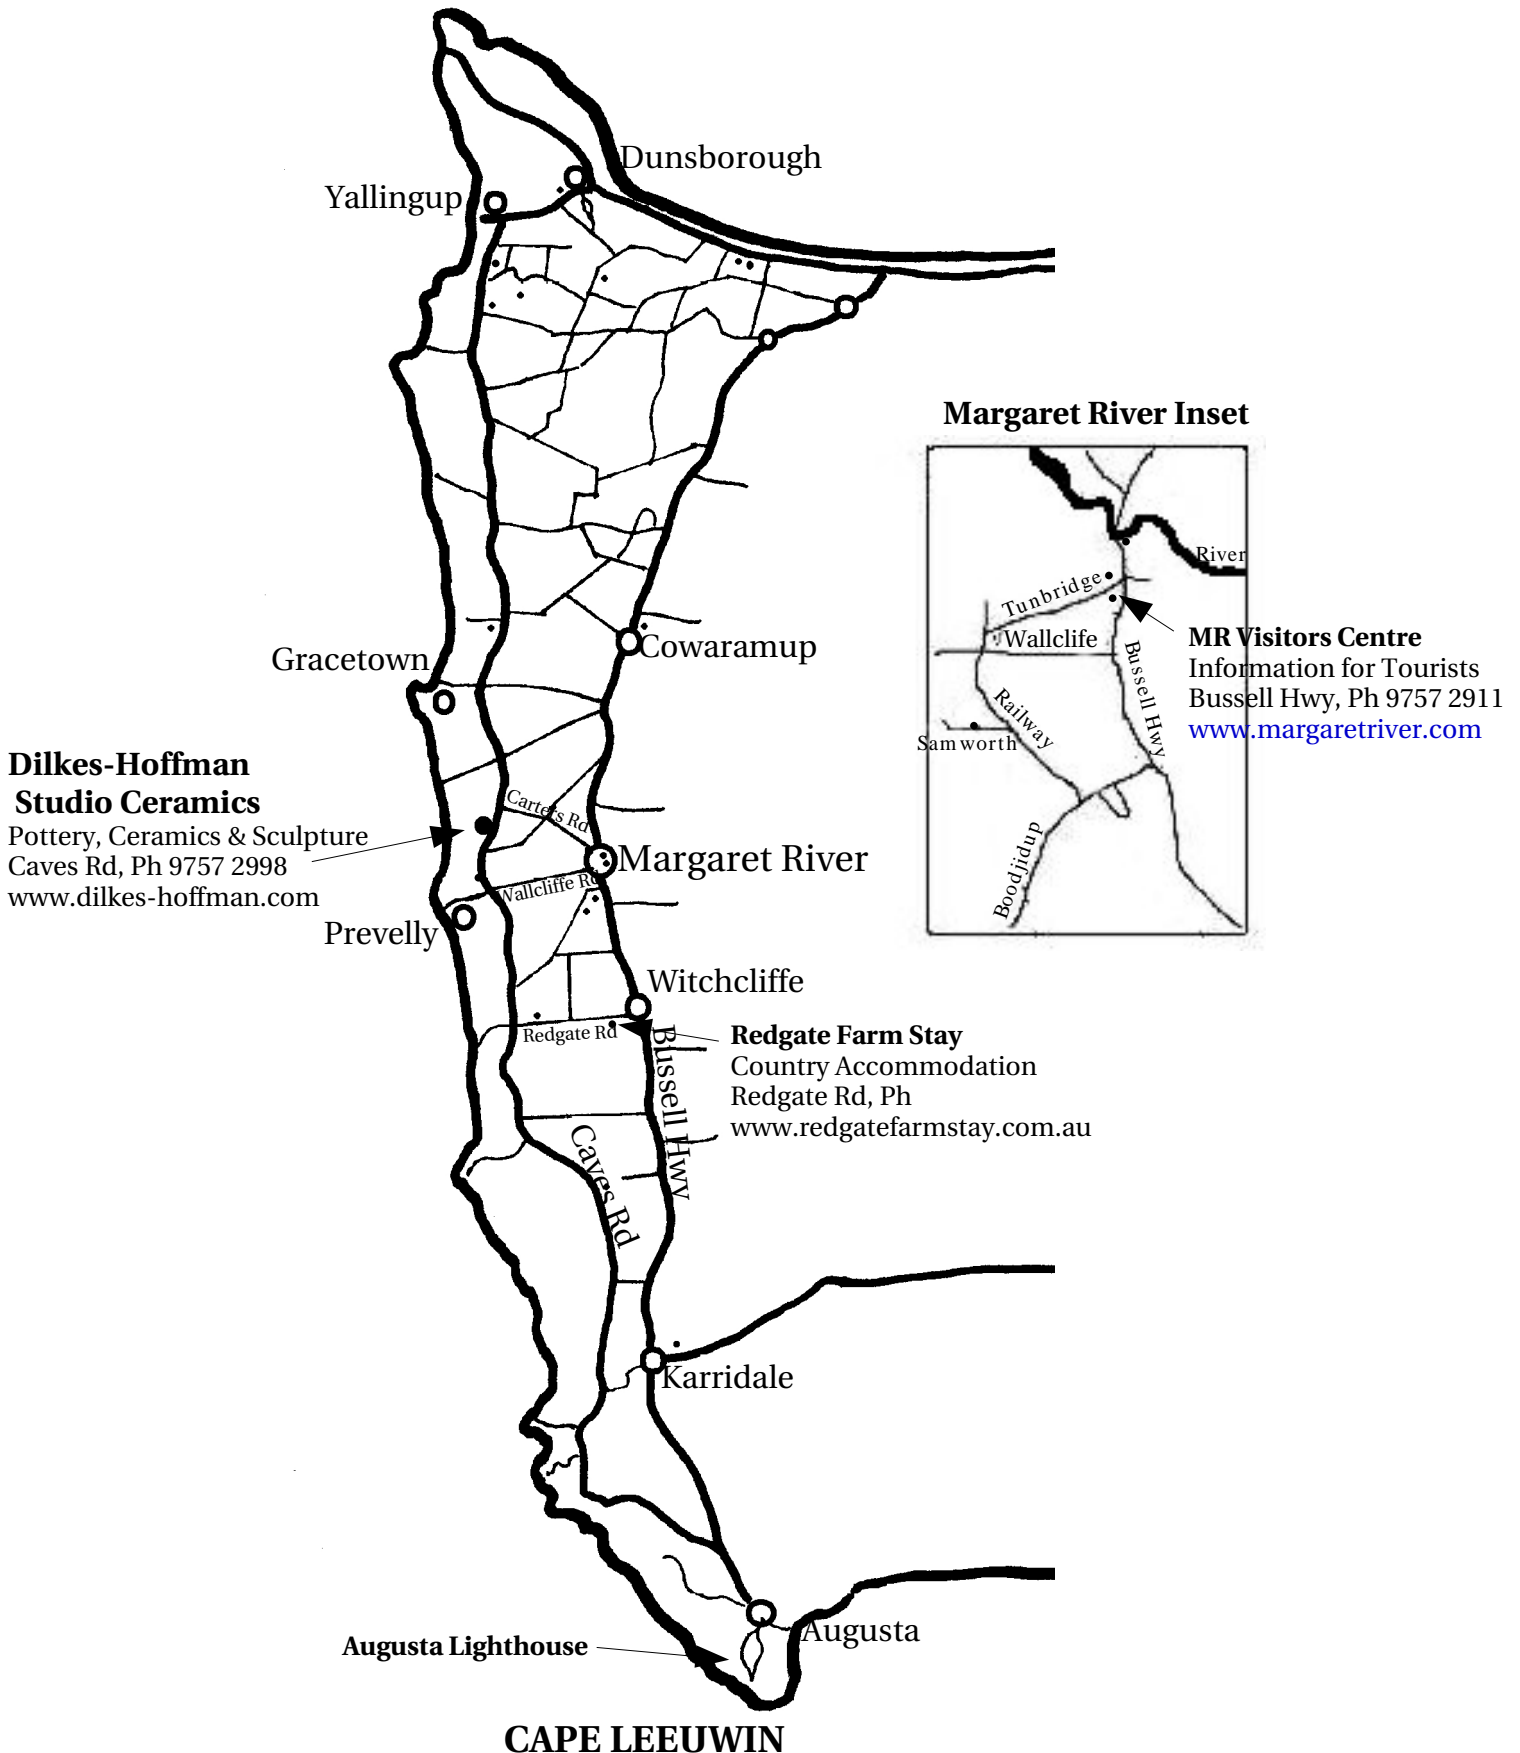

MARGARET RIVER REGION MAP

Courtesy of Dilkes-Hoffman Studio Ceramics

CAPE NATURALISTE

Dilkes-Hoffman Studio Ceramics
Pottery, Ceramics & Sculpture
Caves Rd, Ph 9757 2998
www.dilkes-hoffman.com

Redgate Farm Stay
Country Accommodation
Redgate Rd, Ph
www.redgatefarmstay.com.au

Margaret River Inset

MR Visitors Centre
Information for Tourists
Bussell Hwy, Ph 9757 2911
www.margaretriver.com

CAPE LEEUWIN